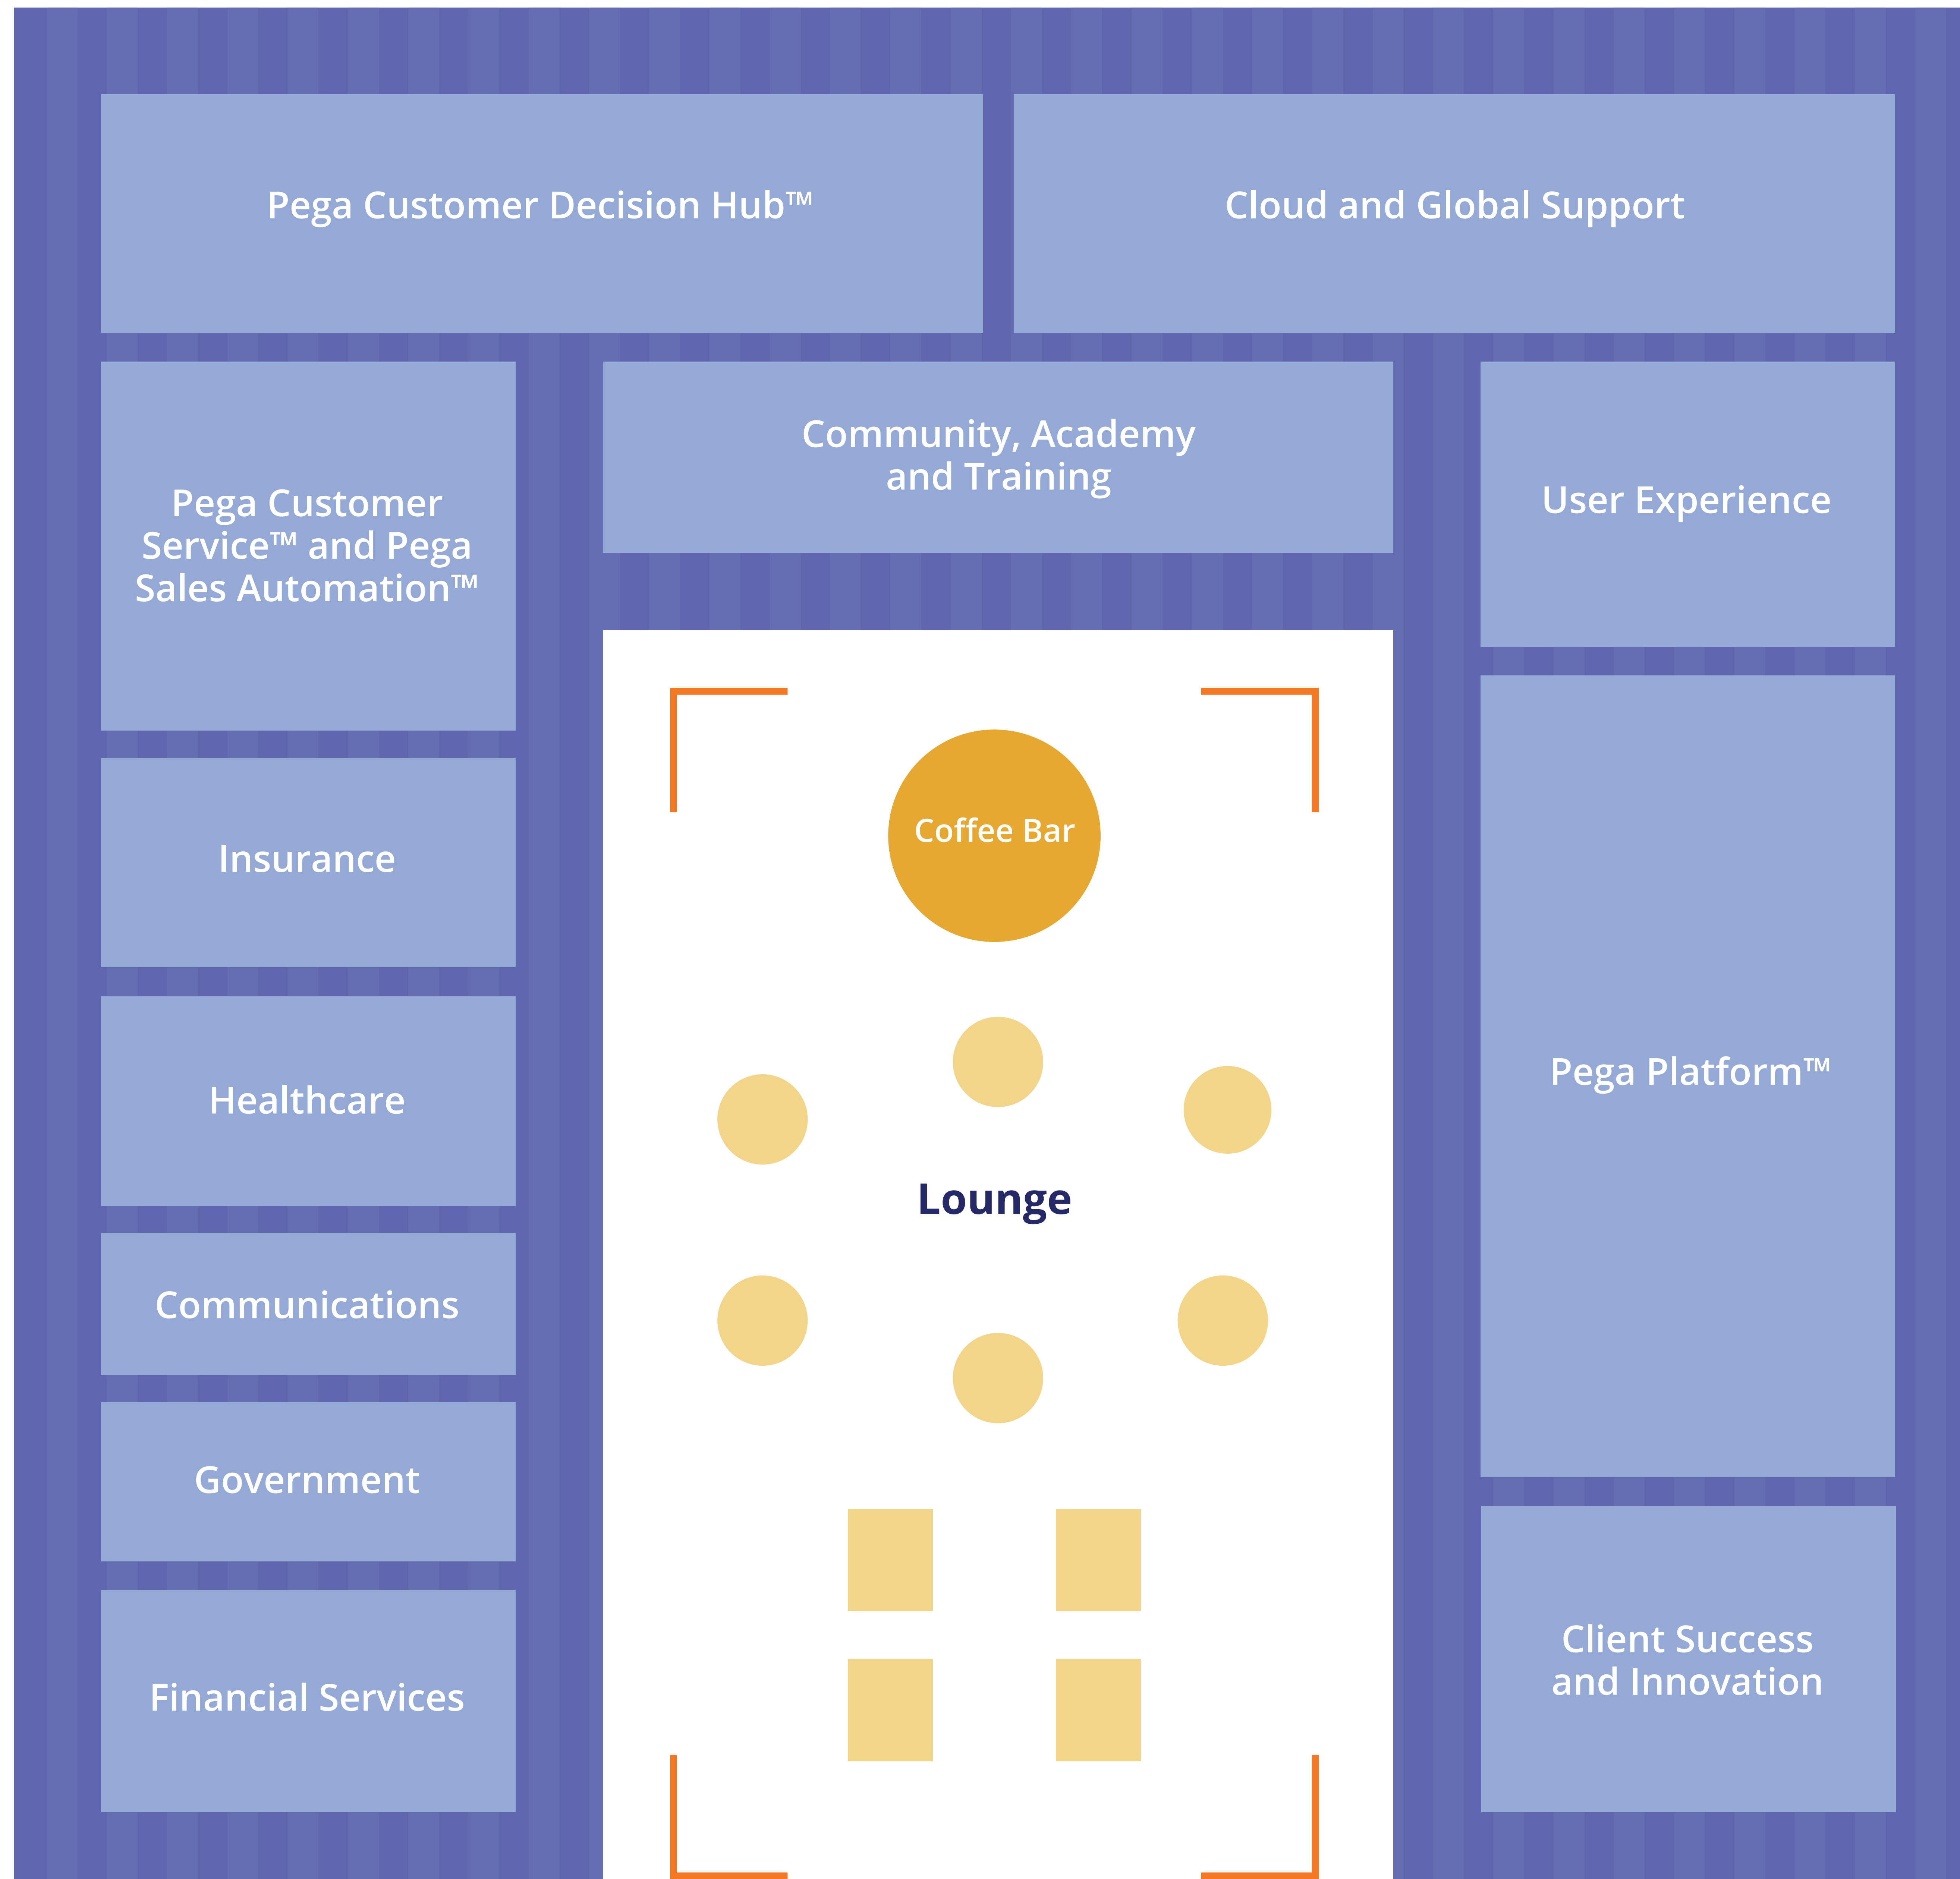

# INNOVATION HUB MAP

Pega Meeting Rooms

Platinum and Gold Meeting Rooms

Entrance

## **Pega Platform™**

Pega Platform™  
Pega GenAI Knowledge Buddy™  
Pega Process AI™  
Enterprise App Development  
Pega GenAI Blueprint™  
Pega Process Fabric®  
Case Management  
Live Data  
Service Externalization  
Connect GenAI Architecture  
Platform Security  
Process Mining  
Process Intelligence  
Pega Robotic Process Automation™

## **Pega Customer Decision Hub™**

Pega Customer Decision Hub™  
Next-Best-Action Designer  
Prediction Studio  
Strategy Optimization  
1:1 Operations Manager  
Outbound Marketing  
Data and Martech Ecosystem  
Pega Next-Best-Action Advisor®